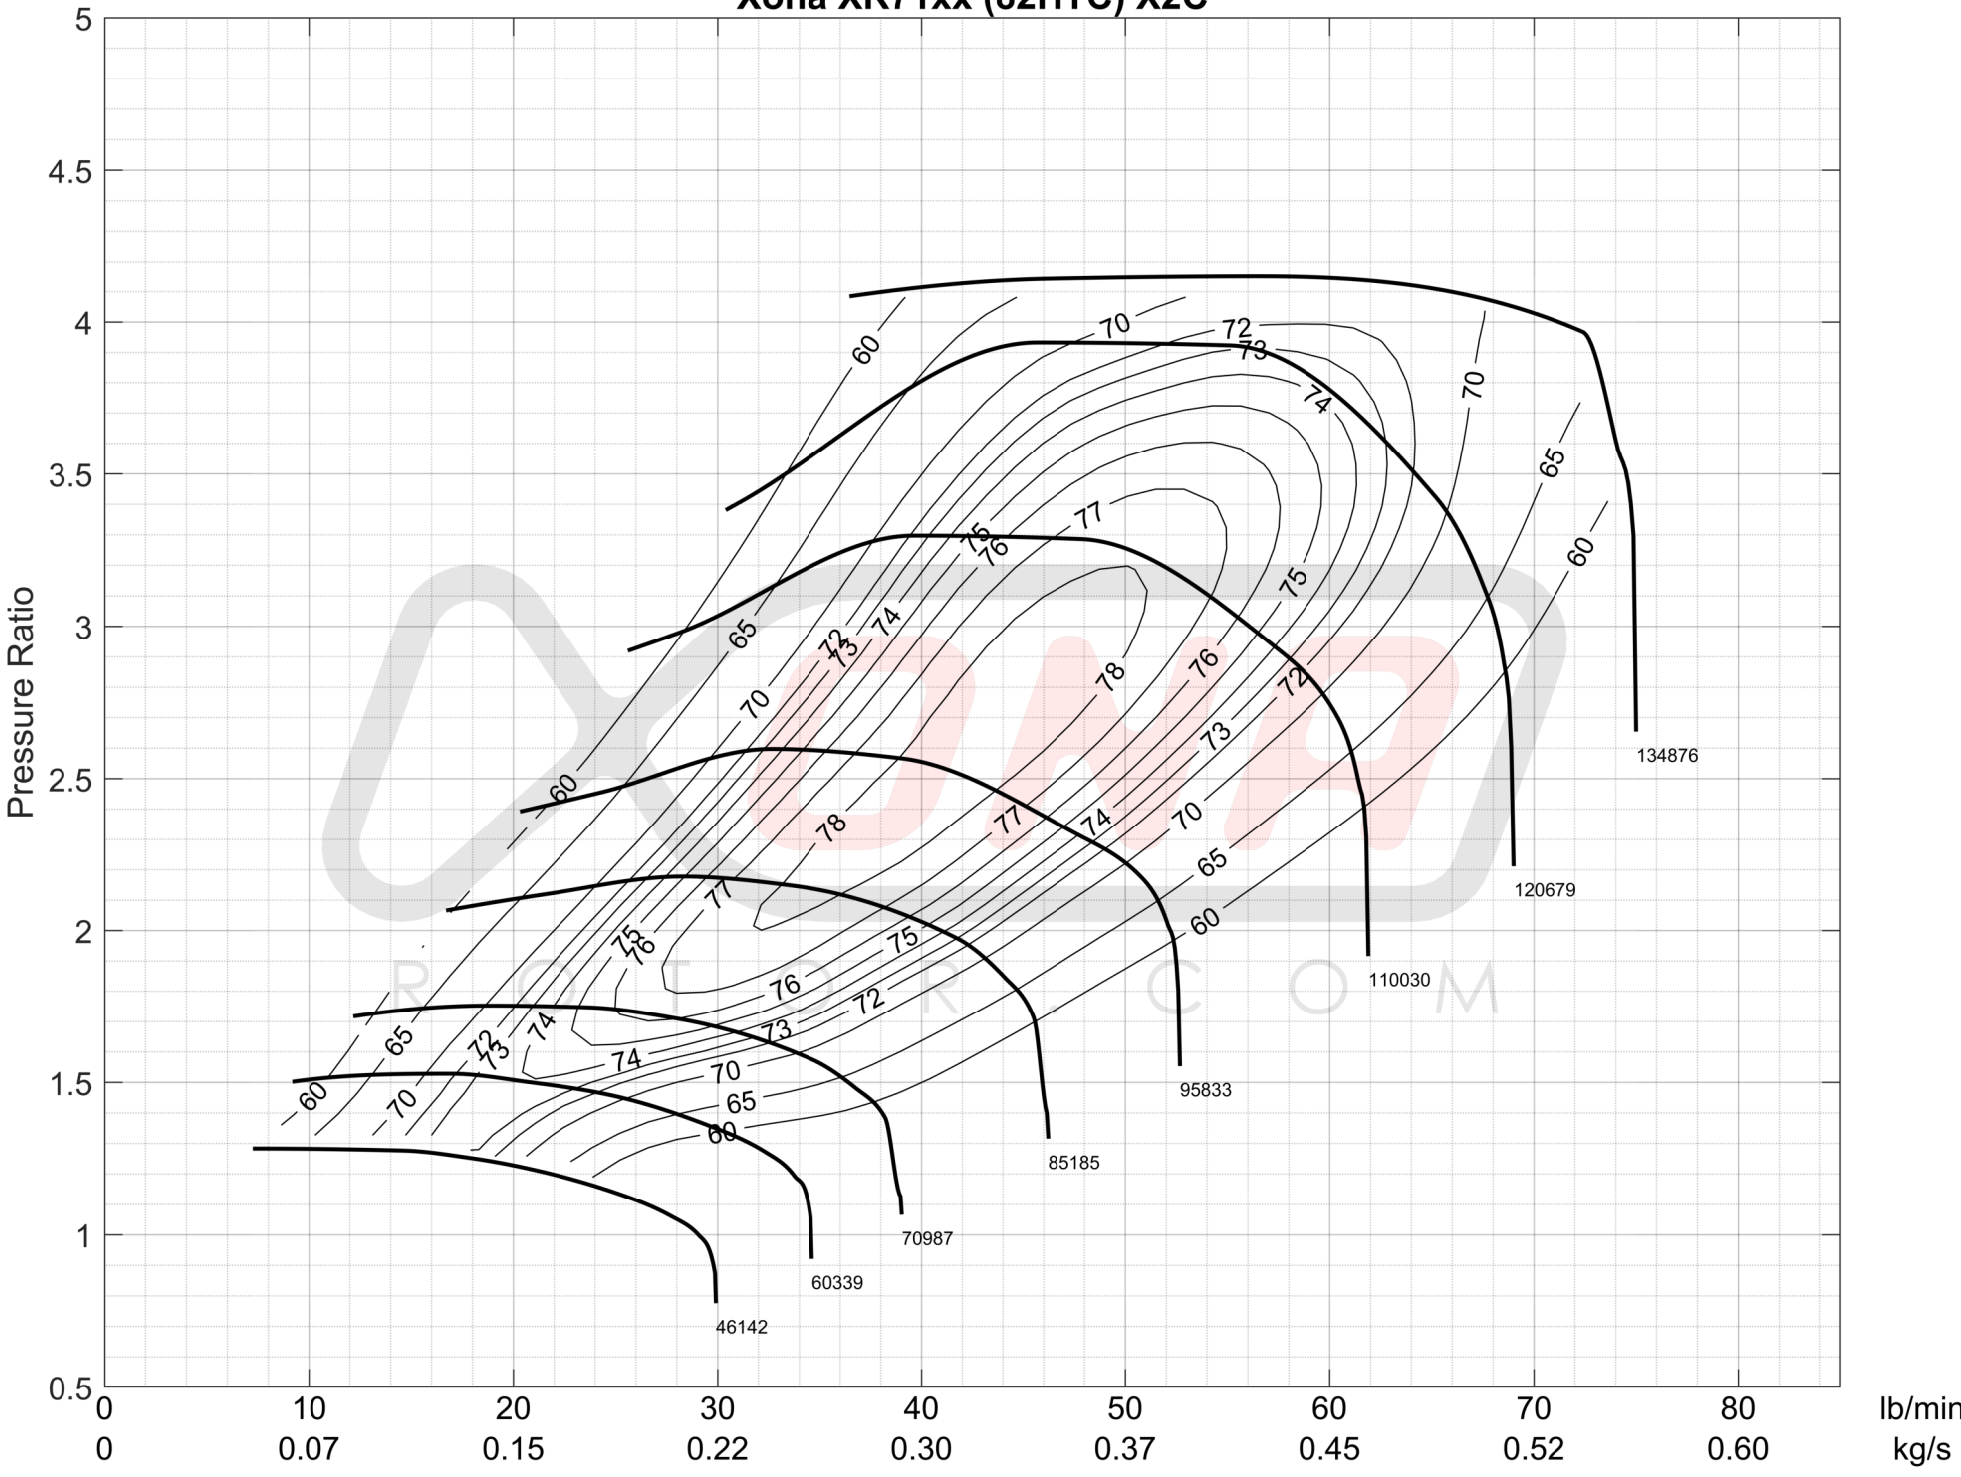

# Xona XR71xx (82HTC) X2C

Corrected Air Flow

lb/min  
kg/s